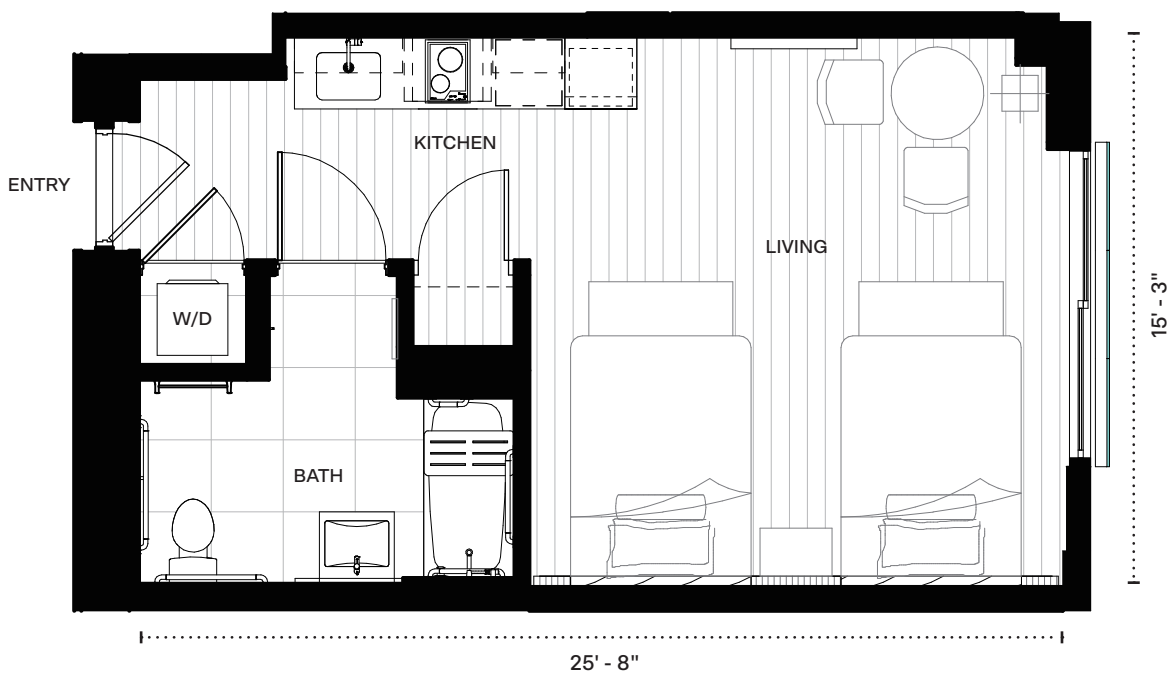

G

Grand Residence 08 ADA

LEVEL 36 ONLY

Studio
1 Bathroom
Net Area: 388 SF

N MOUNTAIN (MAUKA)

T +1 808 517 4373
A 1538 Kapiolani Blvd
Suite 102
Honolulu, HI 96814
E info@RRHonolulu.com
W RRHonolulu.com

R
RENAISSANCE®
RESIDENCES
HONOLULU

All views, square footages, layouts, furnishings and dimensions are approximate and subject to change at any time.
All artist renderings are for illustrative purposes only and are subject to change without notification.