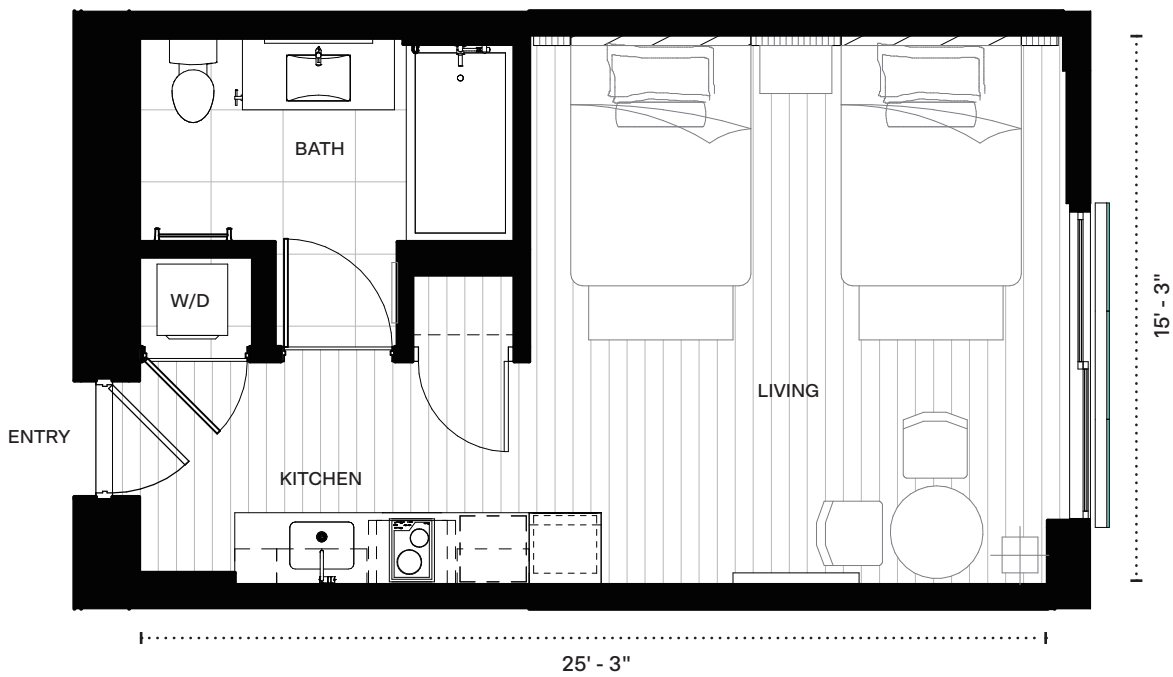

G

Grand Residence 07

Studio
1 Bathroom
Net Area: 393 SF

T +1 808 517 4373
A 1538 Kapiolani Blvd
Suite 102
Honolulu, HI 96814
E info@RRHonolulu.com
W RRHonolulu.com

R
RENAISSANCE®
RESIDENCES
HONOLULU

All views, square footages, layouts, furnishings and dimensions are approximate and subject to change at any time.
All artist renderings are for illustrative purposes only and are subject to change without notification.