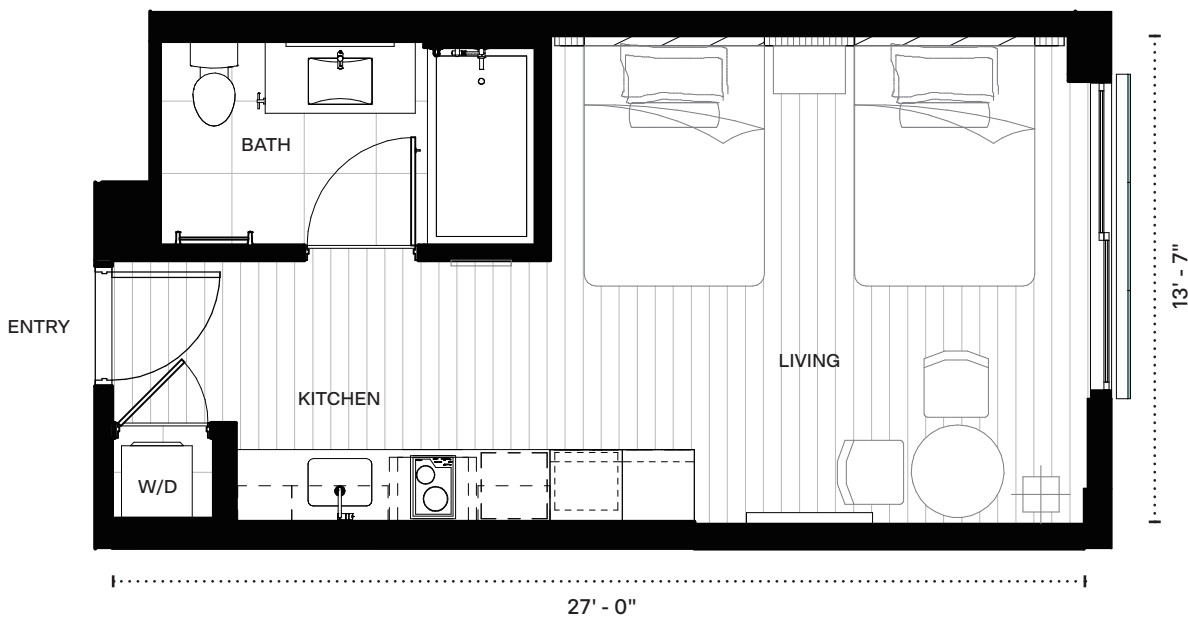

G

Grand Residence 06

Studio
1 Bathroom
Net Area: 356 SF

T +1 808 517 4373
A 1538 Kapiolani Blvd
Suite 102
Honolulu, HI 96814
E info@RRHonolulu.com
W RRHonolulu.com

R
RENAISSANCE[®]
RESIDENCES
HONOLULU

All views, square footages, layouts, furnishings and dimensions are approximate and subject to change at any time.
All artist renderings are for illustrative purposes only and are subject to change without notification.