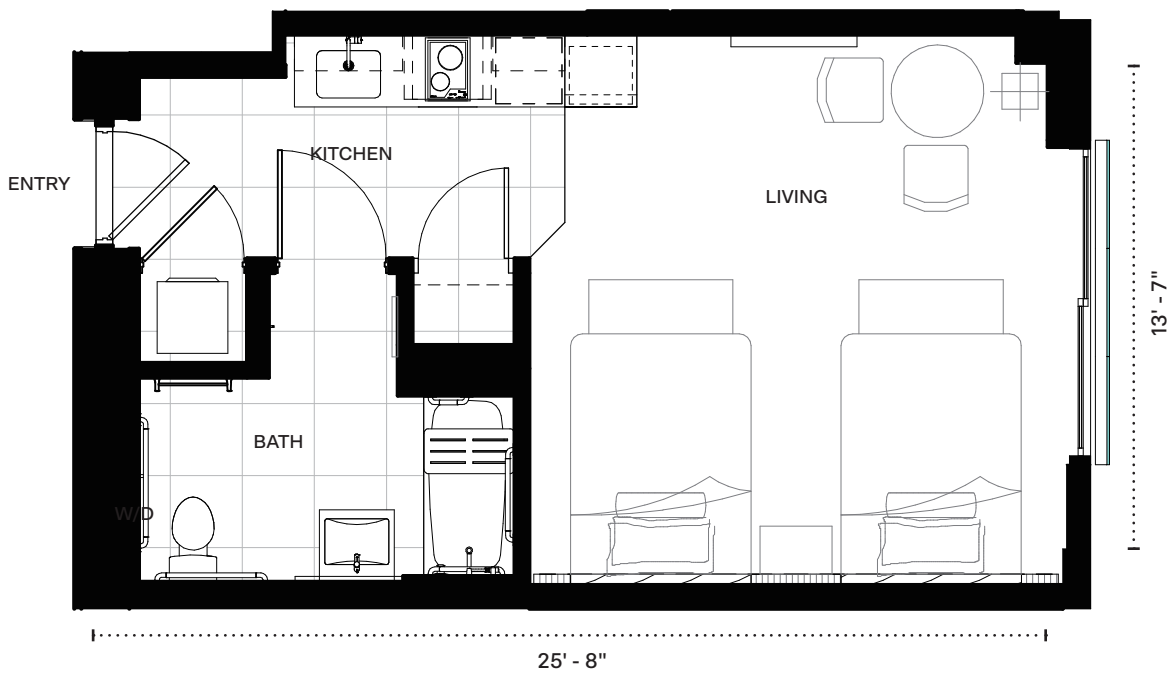

## Executive Residence 11 ADA

LEVEL 32 ONLY

Studio  
1 Bathroom  
Net Area: 388 SF

N MOUNTAIN (MAUKA)

T +1 808 517 4373  
A 1538 Kapiolani Blvd  
Suite 102  
Honolulu, HI 96814  
E info@RRHonolulu.com  
W RRHonolulu.com