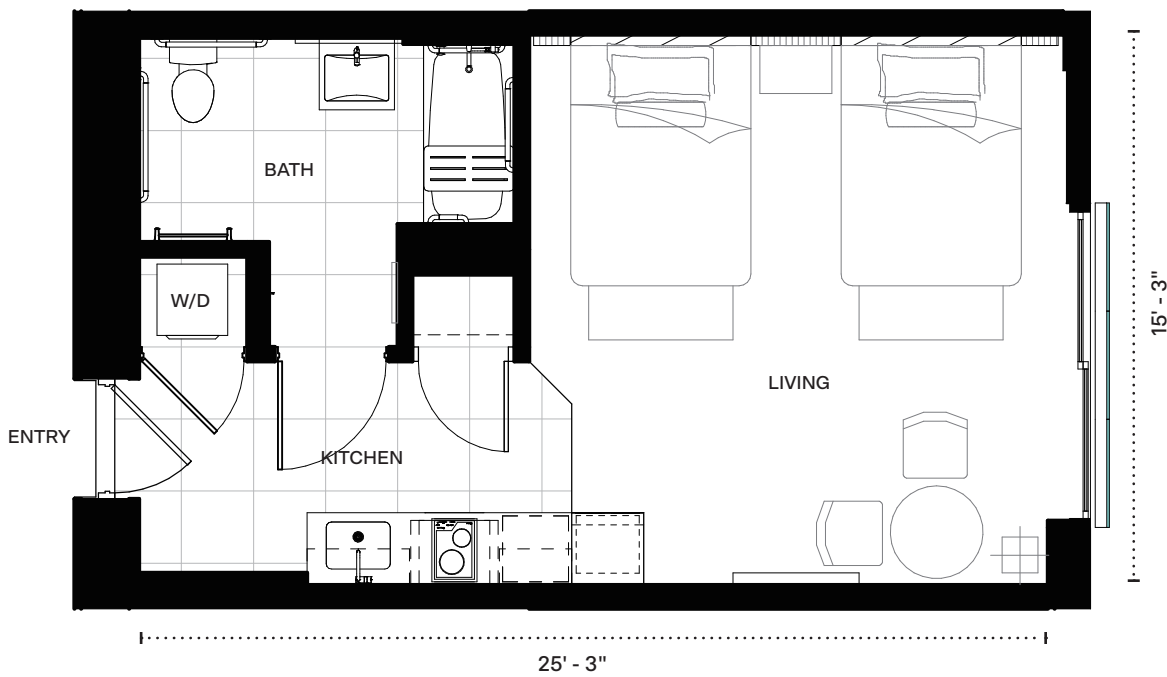

E

Executive Residence 10 ADA

LEVEL 33 ONLY

Studio
1 Bathroom
Net Area: 393 SF

T +1 808 517 4373
A 1538 Kapiolani Blvd
Suite 102
Honolulu, HI 96814
E info@RRHonolulu.com
W RRHonolulu.com

R
RENAISSANCE[®]
RESIDENCES
HONOLULU

All views, square footages, layouts, furnishings and dimensions are approximate and subject to change at any time.
All artist renderings are for illustrative purposes only and are subject to change without notification.